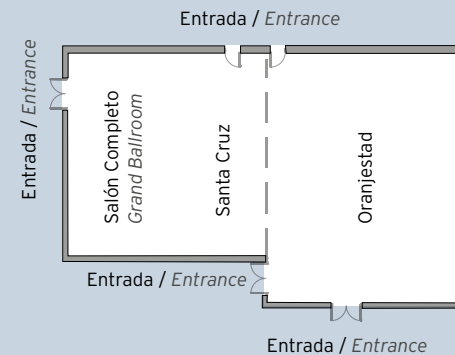

CONVENTION CENTER

Room	Floor space	Height	Theatre	School	U-shaped	Banquet	Cocktail
Grand Ballroom	3,648 ft²	15.1 ft	200 Pax	100 Pax	70 Pax	150 Pax	325 Pax
Oranjestad	1,958 ft²	15.1 ft	120 Pax	70 Pax	50 Pax	70 Pax	175 Pax
Santa Cruz	1,689 ft²	15.1 ft	90 Pax	50 Pax	40 Pax	50 Pax	150 Pax