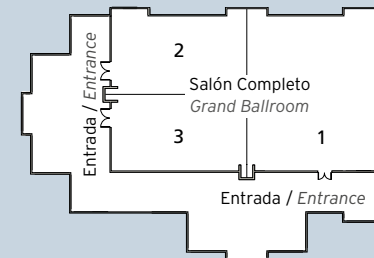

CONVENTION CENTER

Room	Floor space	Height	Theatre	School	U-shaped	Banquet	Cocktail
Brasilito 1	1463.36 ft ²	18.04 ft	120 Pax	60 Pax	30 Pax	40 Pax	120 Pax
Brasilito 2	1463.36 ft ²	18.04 ft	120 Pax	60 Pax	30 Pax	40 Pax	120 Pax
Tamarindo B	3012.8 ft ²	18.04 ft	250 Pax	120 Pax	60 Pax	80 Pax	250 Pax
Flamingo 1	1463.36 ft ²	18.04 ft	120 Pax	60 Pax	30 Pax	40 Pax	120 Pax
Flamingo 2	1463.36 ft ²	18.04 ft	120 Pax	60 Pax	30 Pax	40 Pax	120 Pax
Grand Ballroom	8532.24 ft ²	18.04 ft	730 Pax	260 Pax	180 Pax	450 Pax	730 Pax

JAMAICA

Ocho Rios

ALL INCLUSIVE 24^{HR}
by RIU

856 | 6 | 7 | 2

HOTEL RIU OCHO RIOS

- Incredible wide beaches
- Deluxe Wing
- Close to famous Dunn's riverfalls

- Increíbles playas
- Ala "Deluxe"
- Cerca de los rápidos de Dunn

CONVENTION CENTER

Room	Floor space	Height	Theatre	School	U-shaped	Banquet	Cocktail
Grand Ballroom	5,164.4 ft ²	16.4 ft	340 Pax	200 Pax	120 Pax	200 Pax	280 Pax
Room 1	2,582.4 ft ²	16.4 ft	150 Pax	100 Pax	60 Pax	100 Pax	140 Pax
Room 2	1,291.2 ft ²	16.4 ft	85 Pax	50 Pax	30 Pax	40 Pax	70 Pax
Room 3	1,291.2 ft ²	16.4 ft	85 Pax	50 Pax	30 Pax	40 Pax	70 Pax

Room	Floor space	Height	Theatre	School	U-shaped	Banquet	Cocktail
Kingston	785.5 ft ²	7 ft	56 Pax	30 Pax	25 Pax	30 Pax	40 Pax

JAMAICA

Montego Bay

ALL INCLUSIVE 24^{HR}
by RIU

681 | 4 | 4 | 2

HOTEL RIU MONTEGO BAY