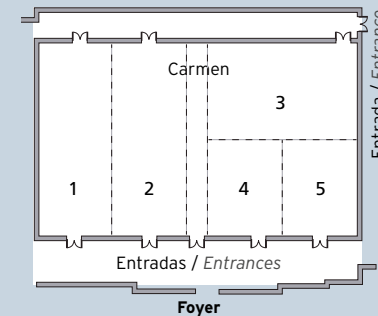

CONVENTION CENTER

Room	Floor space	Height	Theatre	School	U-shaped	Banquet	Cocktail
Port Antonio	3,012.8 ft ²	9,8 ft	140 Pax	90 Pax	50 Pax	80 Pax	140 Pax

MEXICO

Riviera
Maya

ALL INCLUSIVE 24^{HR}
by RIU

584 | 4 | 4 | 2

HOTEL RIU TEQUILA

- Located within Playacar residential
- Exchange privileges with Riu Playacar
- Golf course with special deals

- Situado dentro del residencial Playacar
- Comparte privilegios con Riu Playacar
- Campo de golf a tarifas especiales

CONVENTION CENTER

Room	Floor space	Height	Theatre	School	U-shaped	Banquet	Cocktail
Carmen	8,449 ft ²	19.6 ft	700 Pax	400 Pax	200 Pax	450 Pax	700 Pax
Carmen 1	1,959 ft ²	19.6 ft	120 Pax	80 Pax	45 Pax	60 Pax	180 Pax
Carmen 2	1,959 ft ²	19.6 ft	120 Pax	80 Pax	45 Pax	60 Pax	180 Pax
Carmen 3	1,959 ft ²	19.6 ft	120 Pax	80 Pax	45 Pax	60 Pax	180 Pax
Carmen 4	979 ft ²	19.6 ft	60 Pax	40 Pax	25 Pax	40 Pax	80 Pax
Carmen 5	979 ft ²	19.6 ft	60 Pax	40 Pax	25 Pax	40 Pax	80 Pax
Carmen 1 - 2	3,928 ft ²	19.6 ft	260 Pax	200 Pax	90 Pax	130 Pax	360 Pax
Carme 4 - 5	1,959 ft ²	19.6 ft	120 Pax	80 Pax	45 Pax	60 Pax	180 Pax
Carme 3, 4, 5	3,928 ft ²	19.6 ft	260 Pax	200 Pax	90 Pax	130 Pax	380 Pax