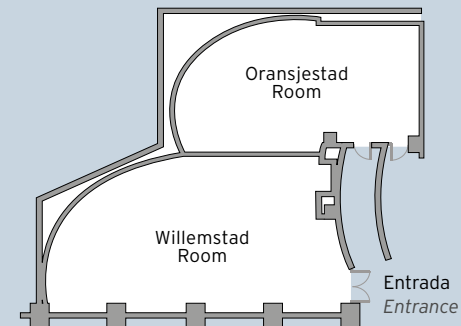

ARUBA

Palm Beach

ALL INCLUSIVE 24^{HR}
by RIU

482 | 5 | 5 | 2

HOTEL RIU PALACE ANTILLAS **ADULTS ONLY**

- Adults only
- Located on the shore of Palm beach
- Casino on site

- Concepto "Adults only"
- Localizado en la costa de Palm Beach
- Casino en la propiedad

CONVENTION CENTER

Room	Floor space	Height	Theatre	School	U-shaped	Banquet	Cocktail
Oranjestad	1,958 ft ²	15.1 ft	120 Pax	70 Pax	50 Pax	60 Pax	100 Pax
Willemstad	1,689 ft ²	15.1 ft	70 Pax	40 Pax	30 Pax	60 Pax	80 Pax