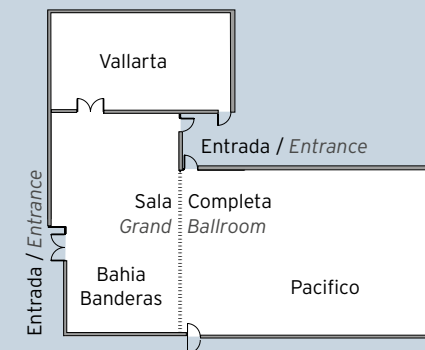

CONVENTION CENTER

Room	Floor space	Height	Theatre	School	U-shaped	Banquet	Cocktail
Vallarta	2002 ft ²	8.9 ft	200 Pax	90 Pax	50 Pax	N/A	200 Pax
Tepic	678 ft ²	8.9 ft	50 Pax	20 Pax	20 Pax	N/A	60 Pax

MEXICO

Riviera
Nayarit

ALL INCLUSIVE 24^{HR}
by RIU

550 | 4 | 5 | 2

HOTEL RIU VALLARTA

- 15 min away from the airport
- Family accommodations available
- Near Flamingos golf course

- A sólo 15 minutos del aeropuerto
- Alojamiento familiar disponible
- Cerca del Campo de Golf Flamingos

CONVENTION CENTER

Room	Floor space	Height	Theatre	School	U-shaped	Banquet	Cocktail
Grand Ballroom	3293.8 ft ²	9.5 ft	230 Pax	140 Pax	100 Pax	150 Pax	200 Pax
Pacifico	1991.3 ft ²	9.5 ft	190 Pax	120 Pax	80 Pax	100 Pax	180 Pax
Vallarta	1302.4 ft ²	9.5 ft	90 Pax	50 Pax	30 Pax	40 Pax	60 Pax
Bahia Banderas (Foyer)	1065.2 ft ²	9.5 ft	N/A	N/A	N/A	N/A	50 Pax

MEXICO

Cabo San Lucas

ALL INCLUSIVE 24HR
by RIU

642 | 6 | 5 | 4

HOTEL RIU PALACE CABO SAN LUCAS

- Excellent location in Cabo
- Walking distance from "El Médano" beach
- Spectacular views from the famous arch