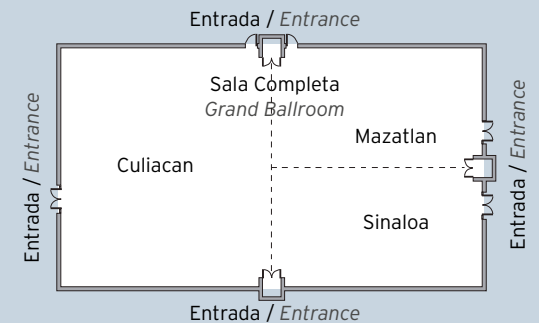

- Excelente ubicación en Cabo San Lucas
- Playa "El Médano" caminando
- Vistas espectaculares del famoso "arco"

CONVENTION CENTER

Room	Floor space	Height	Theatre	School	U-shaped	Banquet	Cocktail
Grand Ballroom	948 ft ²	15.75 ft	168 Pax	135 Pax	60 Pax	90 Pax	N/A
Indico 1	482 ft ²	15.75 ft	88 Pax	72 Pax	30 Pax	50 Pax	100 Pax
Indico 2	4651 ft ²	15.75 ft	80 Pax	63 Pax	30 Pax	40 Pax	90 Pax
La Paz	491 ft ²	8.33 ft	100 Pax	60 Pax	40 Pax	N/A	N/A

MEXICO

Mazatlan

ALL INCLUSIVE 24 HR
by RIU

716 | 4 | 4 | 3

HOTEL RIU EMERALD BAY

- Spectacular views from the Pacific
- Golf and port fishing (fees might apply)
- Most rooms with Ocean view

- Vistas espectaculares del Pacífico
- Golf y pesca deportiva (cargo extra)
- Mayoría de habitaciones con vista al mar

CONVENTION CENTER

Room	Floor space	Height	Theatre	School	U-shaped	Banquet	Cocktail
Grand Ballroom	5,164.4 ft ²	16.4 ft	300 Pax	200 Pax	150 Pax	240 Pax	450 Pax
Culiacan	2,582.4 ft ²	16.4 ft	150 Pax	80 Pax	60 Pax	100 Pax	250 Pax
Sinaloa	1,291.2 ft ²	16.4 ft	80 Pax	40 Pax	40 Pax	60 Pax	124 Pax
Mazatlan	1,291.2 ft ²	16.4 ft	80 Pax	40 Pax	40 Pax	60 Pax	124 Pax